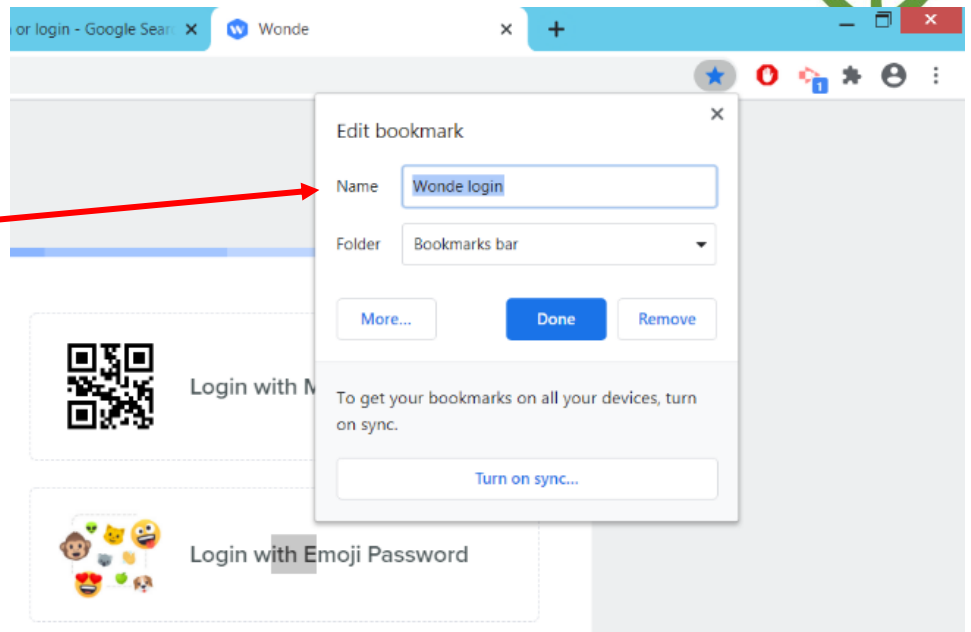

You must go to the school website and use this link to access the classroom otherwise you may have issues logging on.

After you click the link you will find this page.

Acting Head Teacher:
Safeguarding/Attendance:
Deputy Head (Inclusion)
Deputy Head (0-5 Provision)

When you open a new tab you will see it on the bookmarks bar underneath.

Logging on

Come back to this page that you have just bookmarked.

Click on 'Log in with Emoji Password'. You do not need to enter the username as well because the emoji password is linked to your child. Please encourage your child to enter the password themselves by choosing each emoji. If you make a mistake, just click the back arrow in the top left of the school and try again.