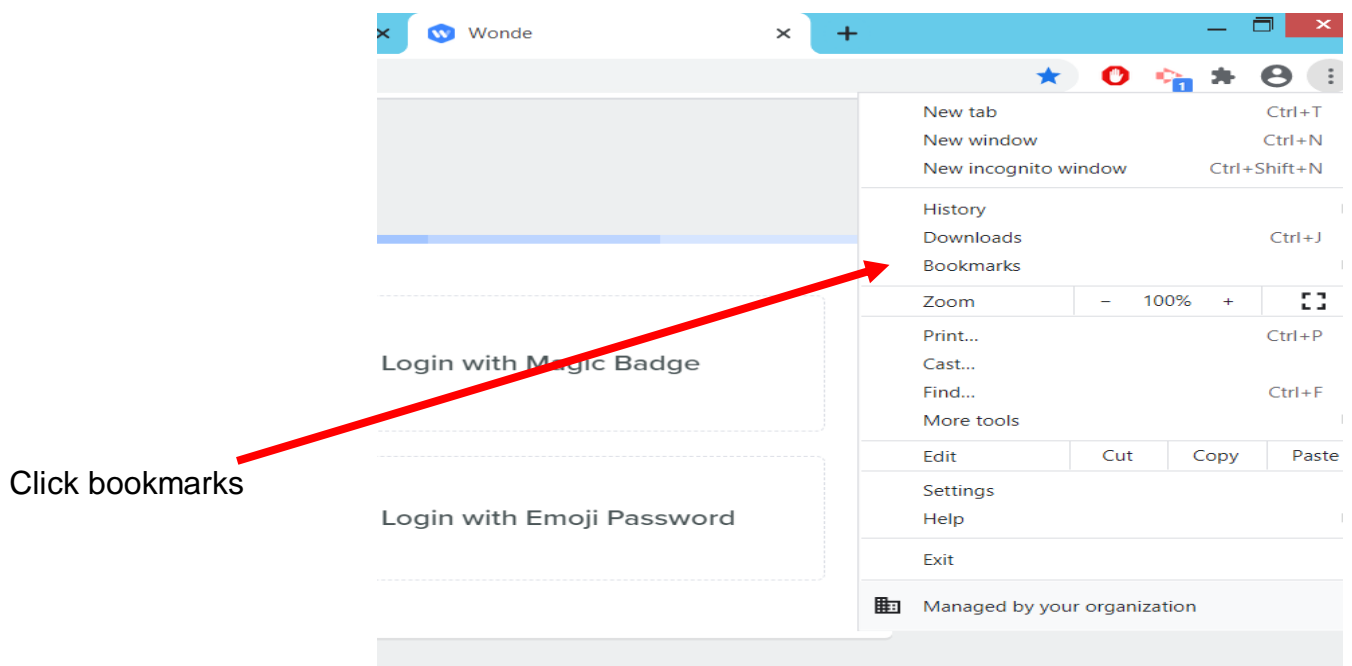

If you want to save this so you don't have to keep typing it in, you can 'bookmark' the page as follows: