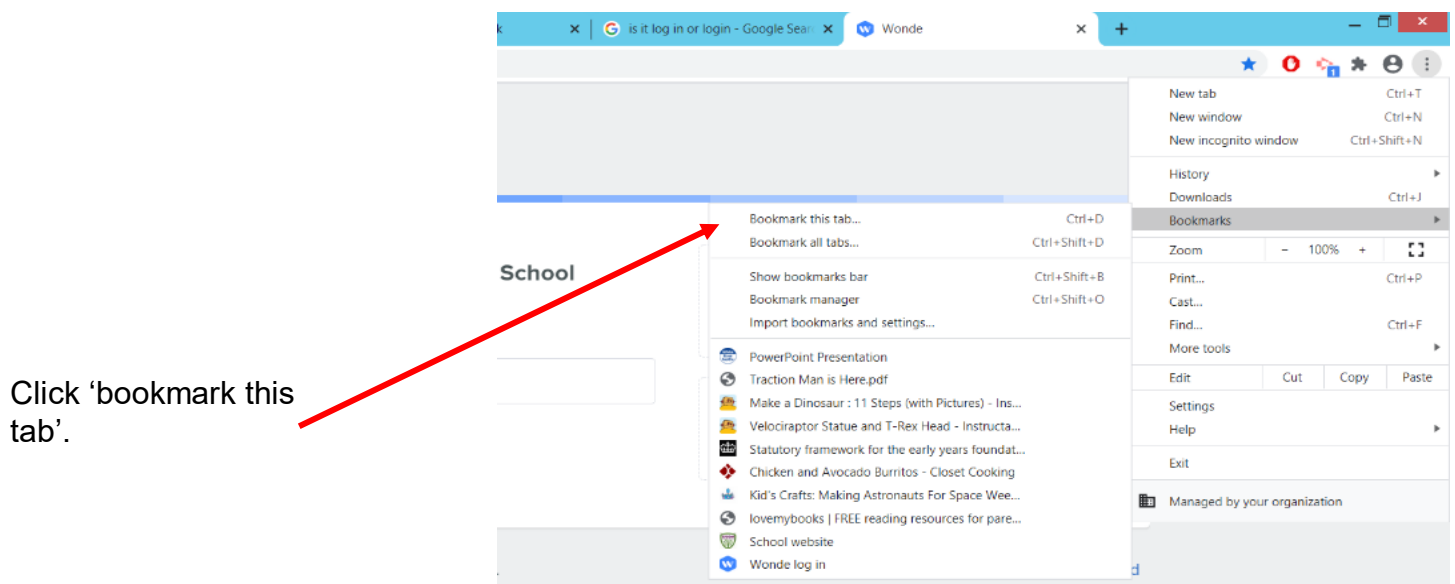

If you want to save this so you don't have to keep typing it in, you can 'bookmark' the page as follows: